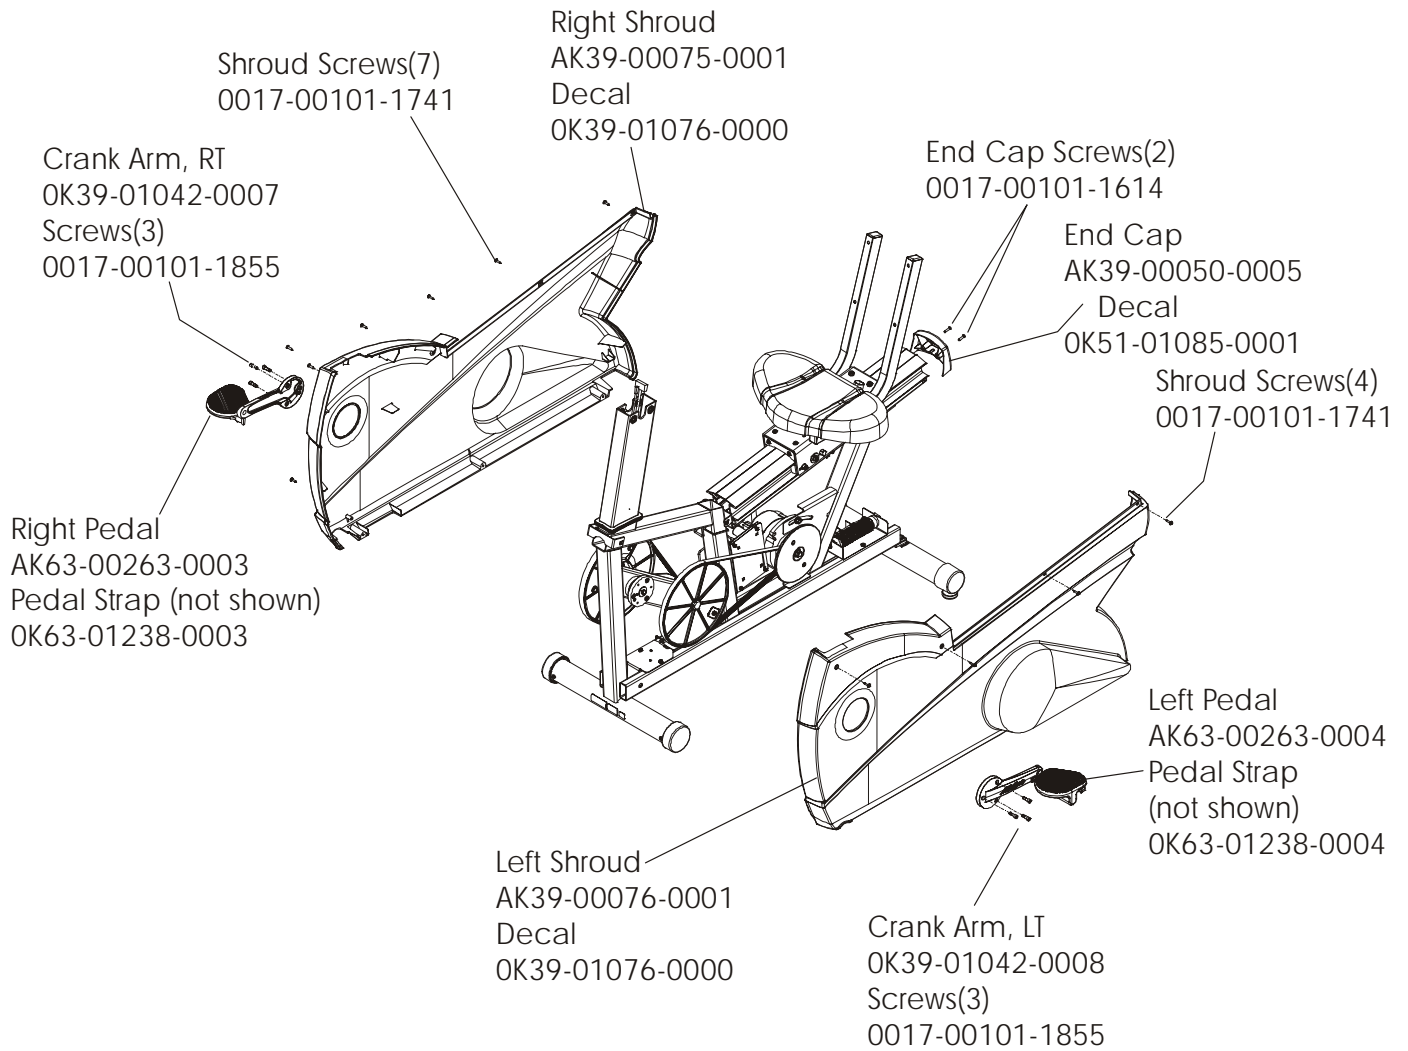

ARCTIC SILVER 95RE
Shrouds, End cap and Pedals

95RE-0XXX-04
S/N 100000-UP